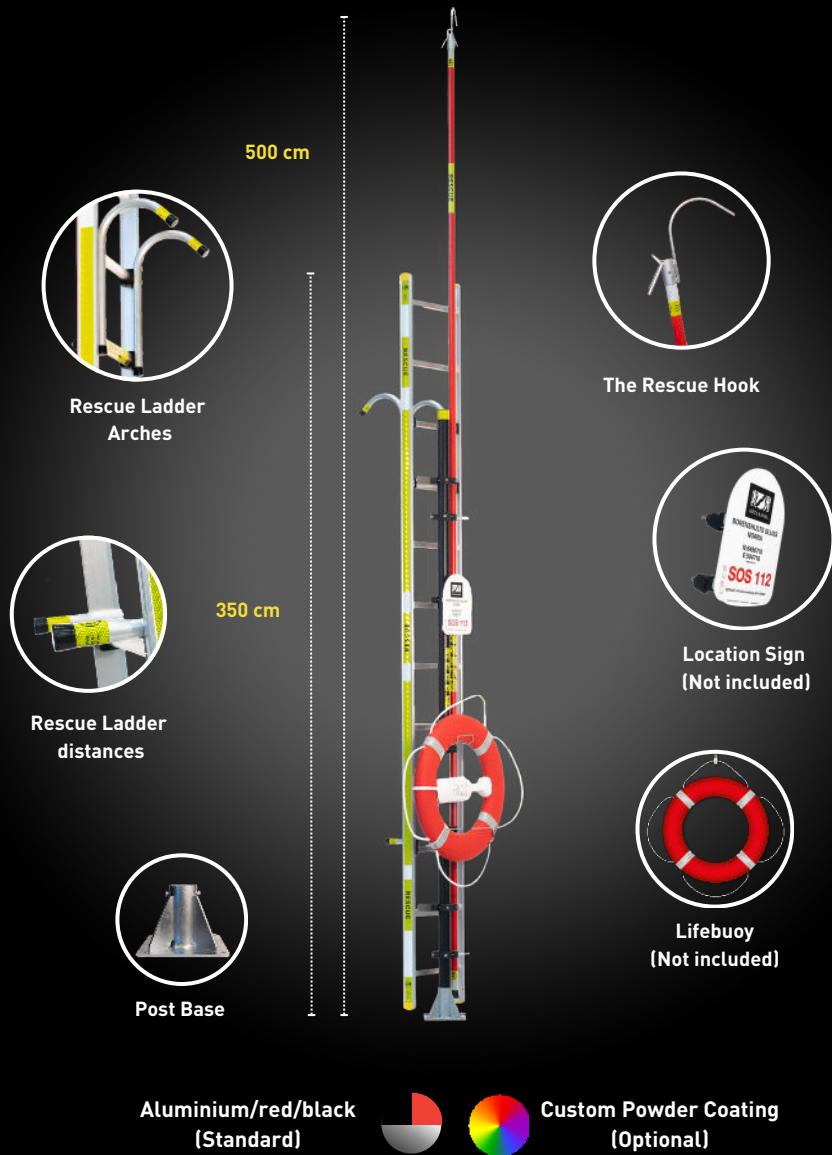

Weight and dimensions

Rescue Pole: $\varnothing$ 6 x 300 cm, 6,5 kg

Rescue Ladder 3,5 m: 362 x 46 x 7 cm (12 steps), 9 kg

Rescue Ladder 4,5m : 462 x 46 x 7 cm (15 steps), 11,2 kg

Rescue Ladder Arches: 50 x 29 x $\varnothing$ 4 cm, 1,4 kg

Rescue Ladder Distances: 18,5 x 8,5 x $\varnothing$ 3,5 cm, 0,4 kg

Post Base: 15 x 20 x 20 cm, 1,6 kg

Rescue Hook: 500 x 30 x $\varnothing$ 3,5 cm, 3 kg

Total Weight: 22,9 kg (Rescue post 3,5m)

Additional equipment (not included)

The SOLAS Approved Lifebuoy 2,5 kg **(520J201)**

The Rescue Post Location Sign **(5610501)**

Complete set of Pictograms for The Rescue Post **(5610234)**

Amplification tube Rescue Post **(5610217)** for extreme weather conditions

The Rescue Post ® Product Specifications Version 1.00.

Copyright © 2024 Fristad Plast AB

www.rescuelifelife247.se

THE INFORMATION AND DESIGNS IN THIS DOCUMENT ARE THE EXCLUSIVE PROPERTY OF FRISTAD PLAST AB. NO PART OF THESE DESIGNS OR THE INFORMATION CONTAINED HEREIN MAY BE REPRODUCED, DISTRIBUTED, OR DISCLOSED WITHOUT THE EXPLICIT WRITTEN PERMISSION OF FRISTAD PLAST AB.